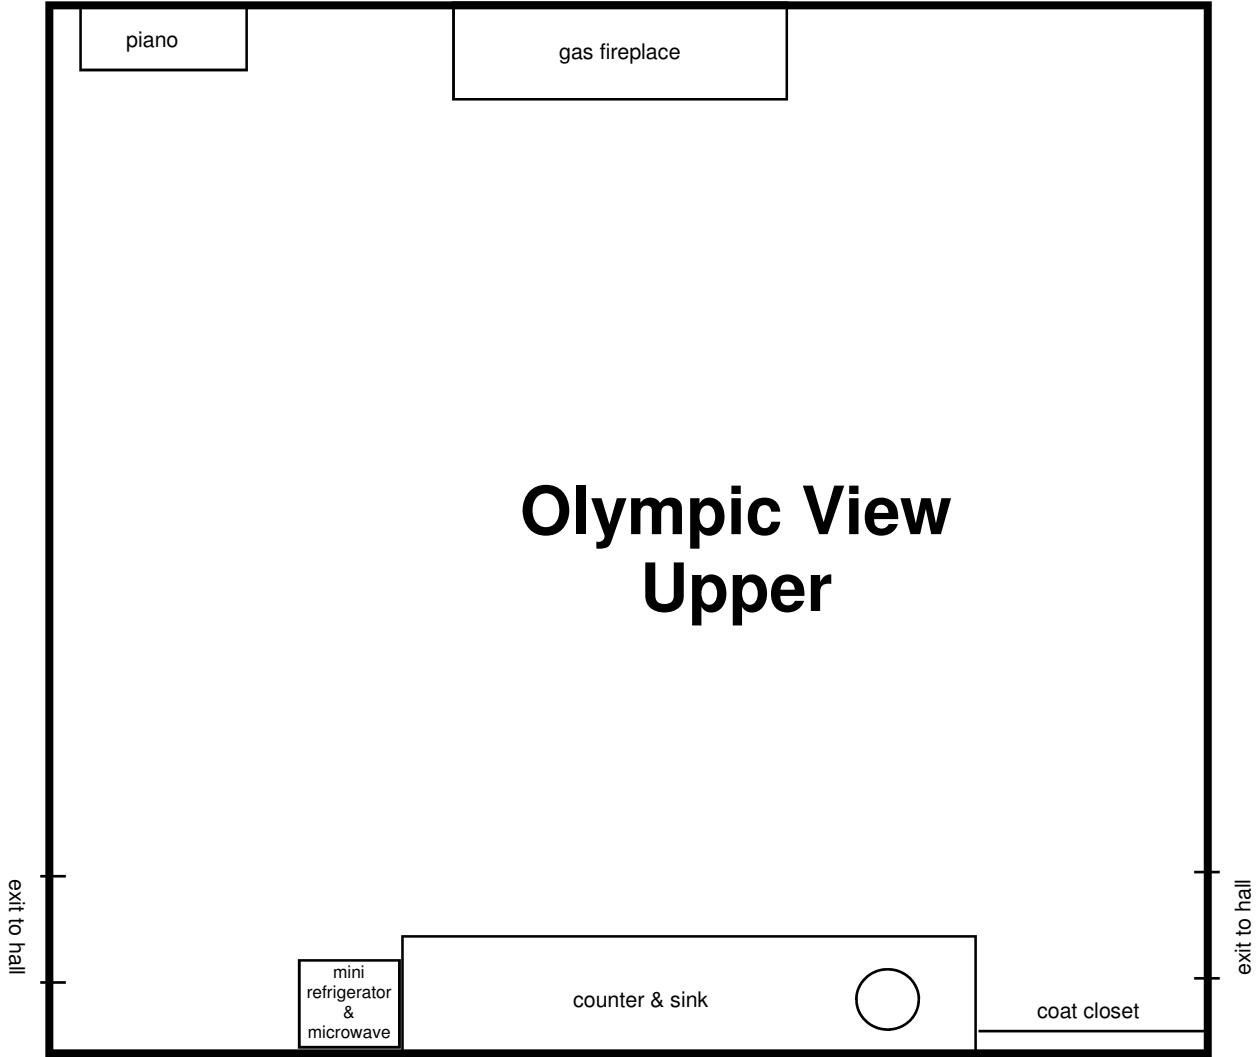

Olympic View Upper

Seminar Style	50
Arched Rows	48
Tables in U Shape	24
Chairs in Circle	35
Chairs around Tables	40
Classroom Style	20